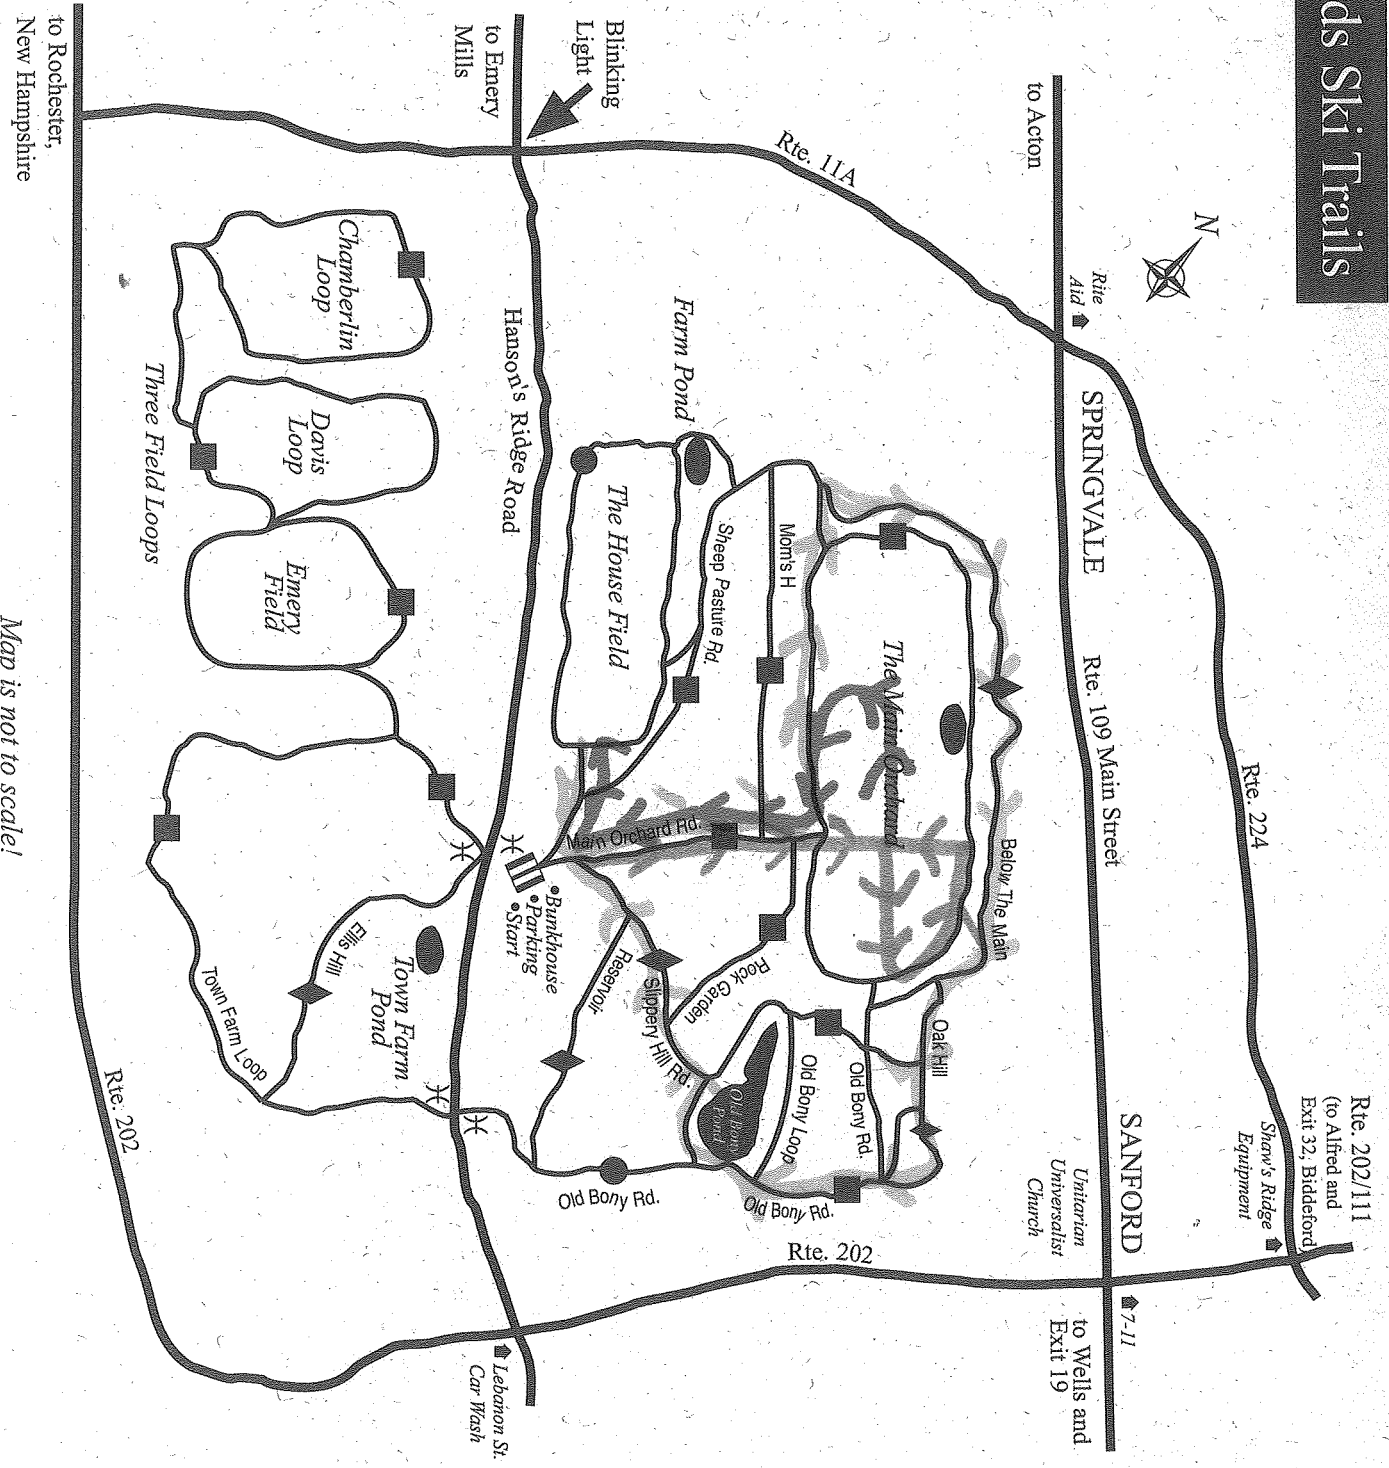

# McDougal Orchards Ski Trails

201 Hanson's Ridge Road  
 Springvale, ME 04083  
 (207) 324-5054

|   |     |
|---|-----|
| <b>Bunkhouse</b>  | ▬▬▬ |
| Restroom  | ●   |
| Snacks  | ■   |
| Hot & Cold Beverages                                      | ◆   |
| Tickets   | ◐   |
| Rental Equipment  | ◑   |
| <b>Easiest</b>  | ●   |
| <b>More Difficult</b>                                     | ■   |
| <b>Most Difficult</b>                                     | ◆   |
| <b>Ponds</b>  | ◐   |
| Remove skis & look both ways before crossing paved roads! | ✕   |

Map is not to scale!